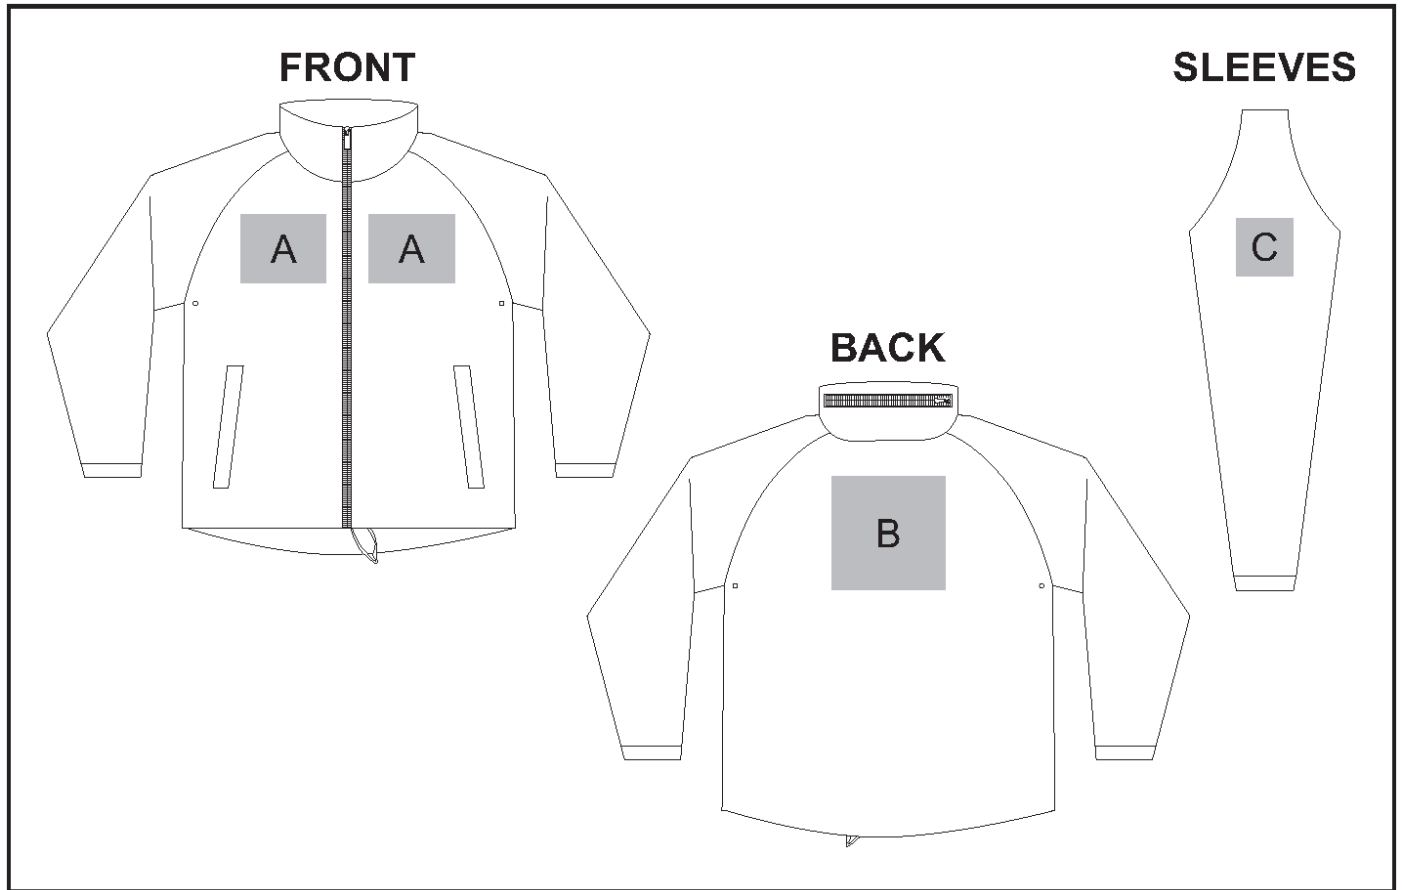

ALT-CAM

Unisex Cameroon Rain Jacket

Need to know:

- Includes 1-Position Digital Transfer (setup fee applies)

DTC/EMB inclusive Parameters: Left/Right Chest or Back = 100mm x 100mm

Branding Options:

Position A

1. Embroidery (EMB-A)
N/A
Size: 100mm wide x 100mm high
2. Digital Transfer Clothing A6 (DTC-A6)
Full Colour
Size: 150mm wide x 120mm high
3. Silicone (STP-A)
N/A
Size: 30mm wide x 30mm high
4. Silicone (STP-B)
N/A
Size: 50mm wide x 50mm high
5. Silicone (STP-C)
N/A
Size: 80mm wide x 80mm high
6. Silicone (STP-D)
N/A
Size: 120mm wide x 40mm high

Position C

1. Embroidery (EMB-A)
N/A
Size: 100mm wide x 100mm high
2. Digital Transfer Clothing A6 (DTC-A6)
Full Colour
Size: 80mm wide x 80mm high
3. Silicone (STP-A)
N/A
Size: 30mm wide x 30mm high
4. Silicone (STP-B)
N/A
Size: 50mm wide x 50mm high
5. Silicone (STP-C)
N/A
Size: 80mm wide x 80mm high

Position B

1. Embroidery (EMB-A)
N/A
Size: 100mm wide x 100mm high
2. Digital Transfer Clothing A6 (DTC-A6)
Full Colour
Size: 148mm wide x 100mm high
3. Digital Transfer Clothing A5 (DTC-A5)
Full Colour
Size: 200mm wide x 100mm high
4. Silicone (STP-A)
N/A
Size: 30mm wide x 30mm high
5. Silicone (STP-B)
N/A
Size: 50mm wide x 50mm high
6. Silicone (STP-C)
N/A
Size: 80mm wide x 80mm high
7. Silicone (STP-D)
N/A
Size: 120mm wide x 40mm high